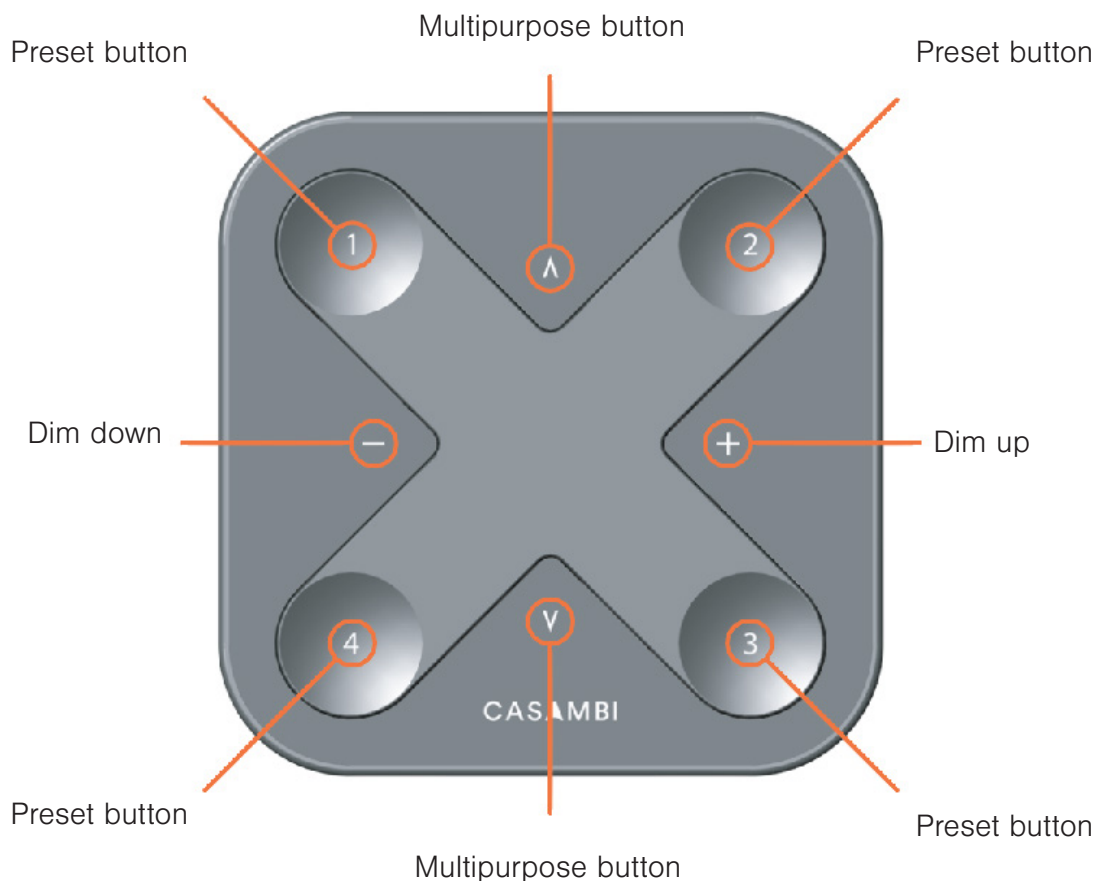

Basic Functions

The Preset buttons of Xpress can be configured via the Casambi app. A light indicates the selected preset.

Dim up, Dim down:

- Smooth dimming of last chosen preset

Multipurpose buttons:

- Change of colour temperature in steps of 25 Kelvin
- Change of the indirect/direct ratio

Tap the upper Multipurpose button:

- Changes to the warmest colour temperature

Tap the lower Multipurpose button:

- Changes to the coldest colour temperature

Indirect/Direct Ratio*

Hold the upper Multipurpose button: